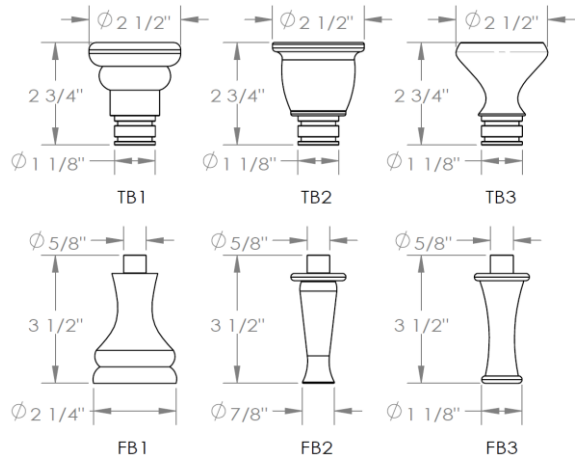

**CON -TRDST-T-S**

For 24", 30" or 36" Top

Please Specify Top Base and Foot Base

MODEL NO.	A	B	C	D	E	F
CON24-TRDST	32 1/2"	23 3/8"	18 1/2"	21 1/4"	19"	16 1/8"
CON30-TRDST	32 1/2"	23 3/8"	25 1/2"	28 1/4"	20"	17 1/8"
CON36-TRDST	32 1/2"	23 3/8"	31 1/2"	34 1/4"	20"	17 1/8"